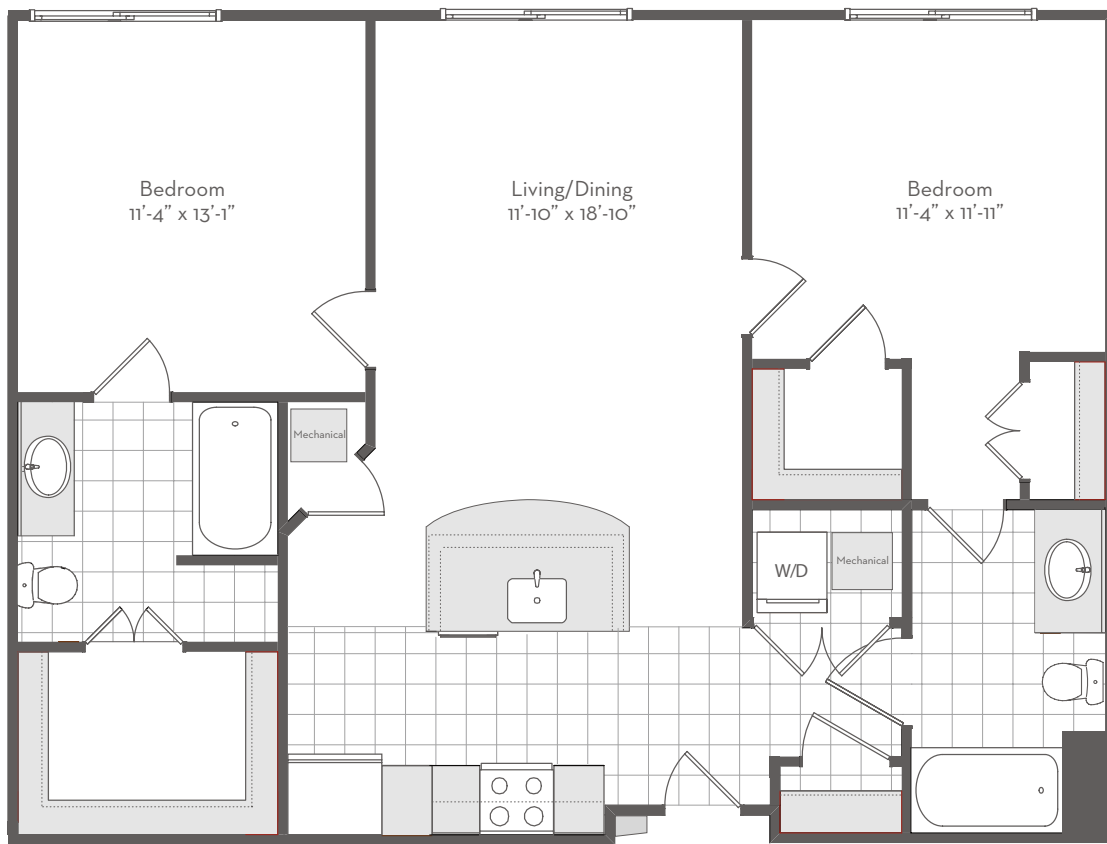

Elevations and floor plans are artist's renderings and accuracy cannot be guaranteed. All room dimensions are approximations only. These images are for illustrative purposes only and are not part of a legal contract.

Art in itself.

1201 W. Mt. Royal Avenue | Baltimore, MD 21217 | T 443.552.5454 | F 443.552.5455 | FitzgeraldBaltimore.com

The Wales

Studio | One-Bedroom | Two-Bedroom

2A-3

Square Feet 1,043

Rent

Apartment