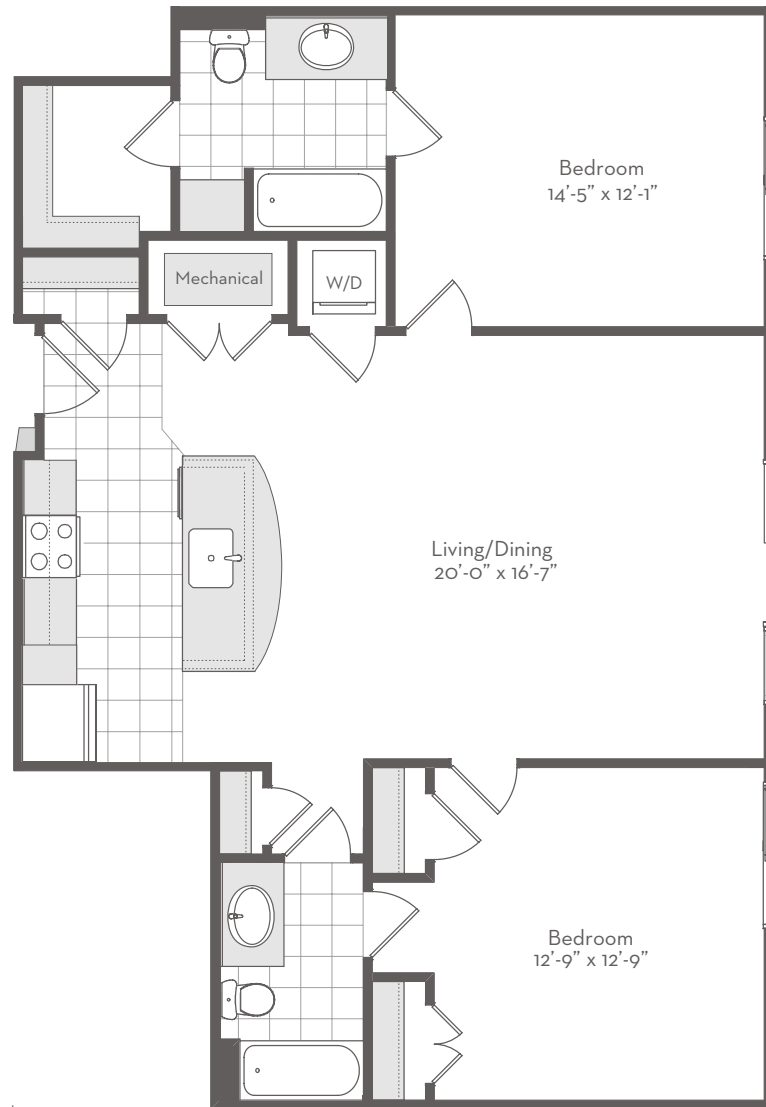

Art in itself.

1201 W. Mt. Royal Avenue | Baltimore, MD 21217 | T 443.552.5454 | F 443.552.5455 | FitzgeraldBaltimore.com

The Duncan

Studio | One-Bedroom | Two-Bedroom

21

Square Feet 1,199

Rent

Apartment

Elevations and floor plans are artist's renderings and accuracy cannot be guaranteed. All room dimensions are approximations only. These images are for illustrative purposes only and are not part of a legal contract.