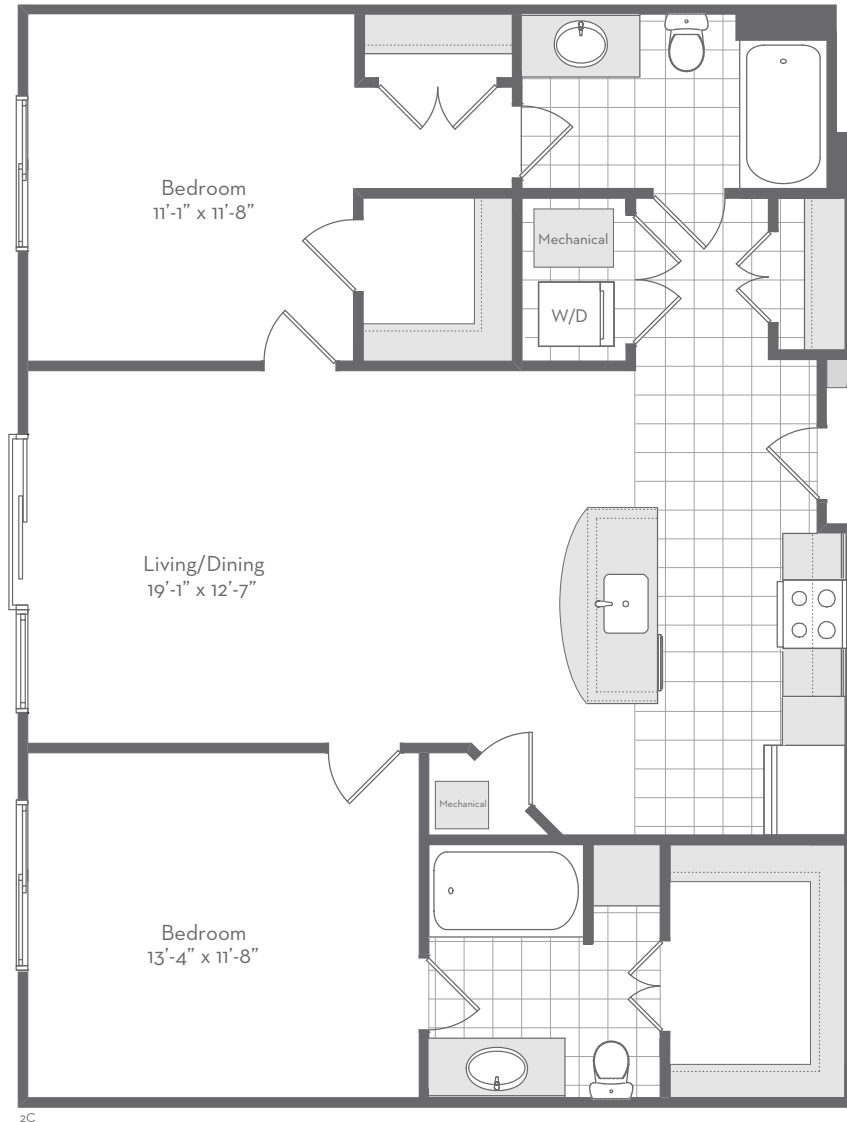

Elevations and floor plans are artist's renderings and accuracy cannot be guaranteed. All room dimensions are approximations only. These images are for illustrative purposes only and are not part of a legal contract.

Art in itself.

1201 W. Mt. Royal Avenue | Baltimore, MD 21217 | T 443.552.5454 | F 443.552.5455 | FitzgeraldBaltimore.com

The Hendrick

Studio | One-Bedroom | Two-Bedroom

Square Feet 1,025

Rent

Apartment

Elevations and floor plans are artist's renderings and accuracy cannot be guaranteed. All room dimensions are approximations only. These images are for illustrative purposes only and are not part of a legal contract.

Art in itself.

1201 W. Mt. Royal Avenue | Baltimore, MD 21217 | T 443.552.5454 | F 443.552.5455 | FitzgeraldBaltimore.com

The Holiday

Studio | One-Bedroom | Two-Bedroom

Square Feet 1,090

Rent

Apartment

Elevations and floor plans are artist's renderings and accuracy cannot be guaranteed. All room dimensions are approximations only. These images are for illustrative purposes only and are not part of a legal contract.

Art in itself.

1201 W. Mt. Royal Avenue | Baltimore, MD 21217 | T 443.552.5454 | F 443.552.5455 | FitzgeraldBaltimore.com

The Wilson

Studio | One-Bedroom | Two-Bedroom

Square Feet 1,045

Rent

Apartment

Elevations and floor plans are artist's renderings and accuracy cannot be guaranteed. All room dimensions are approximations only. These images are for illustrative purposes only and are not part of a legal contract.