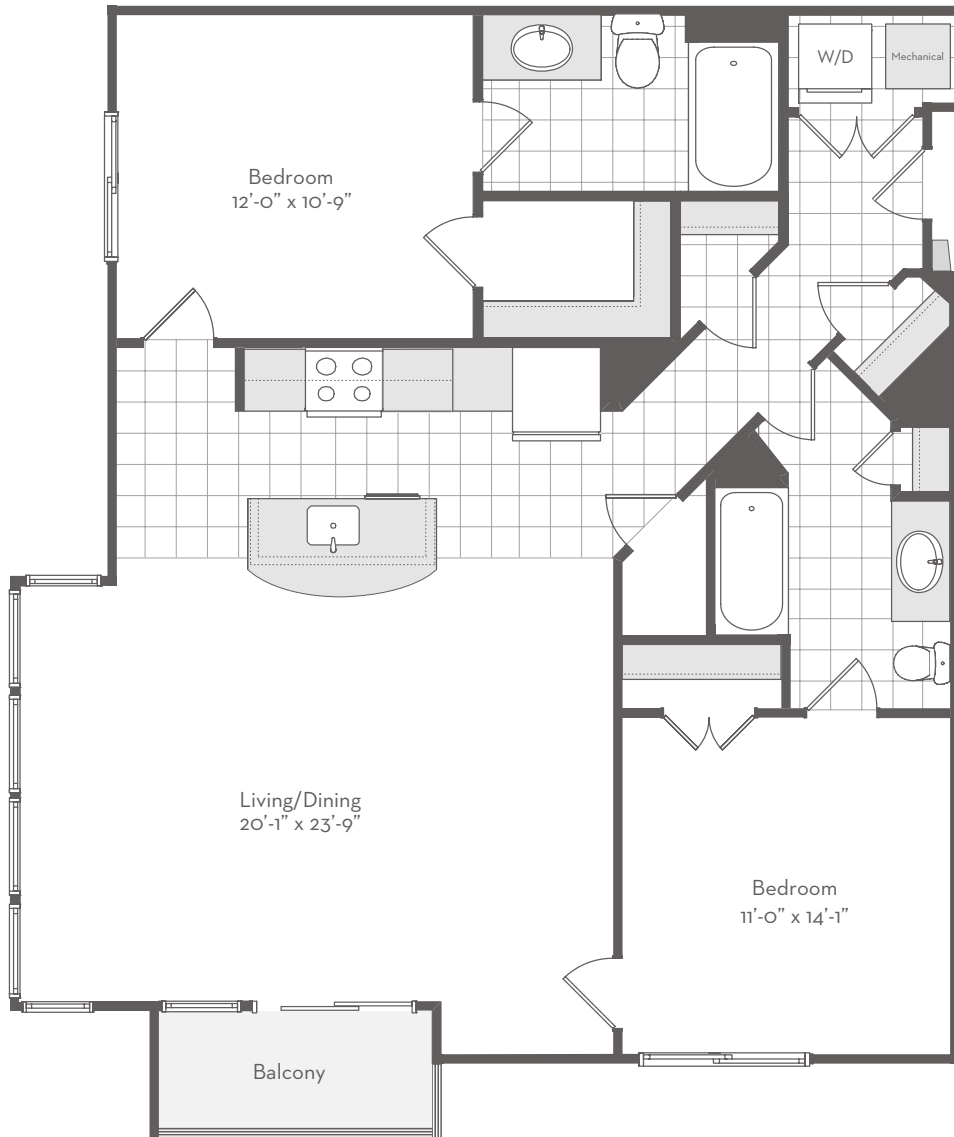

Elevations and floor plans are artist's renderings and accuracy cannot be guaranteed. All room dimensions are approximations only. These images are for illustrative purposes only and are not part of a legal contract.

Art in itself.

1201 W. Mt. Royal Avenue | Baltimore, MD 21217 | T 443.552.5454 | F 443.552.5455 | FitzgeraldBaltimore.com

The Dexter

Studio | One-Bedroom | Two-Bedroom

2B

Square Feet 1,103

Rent

Apartment