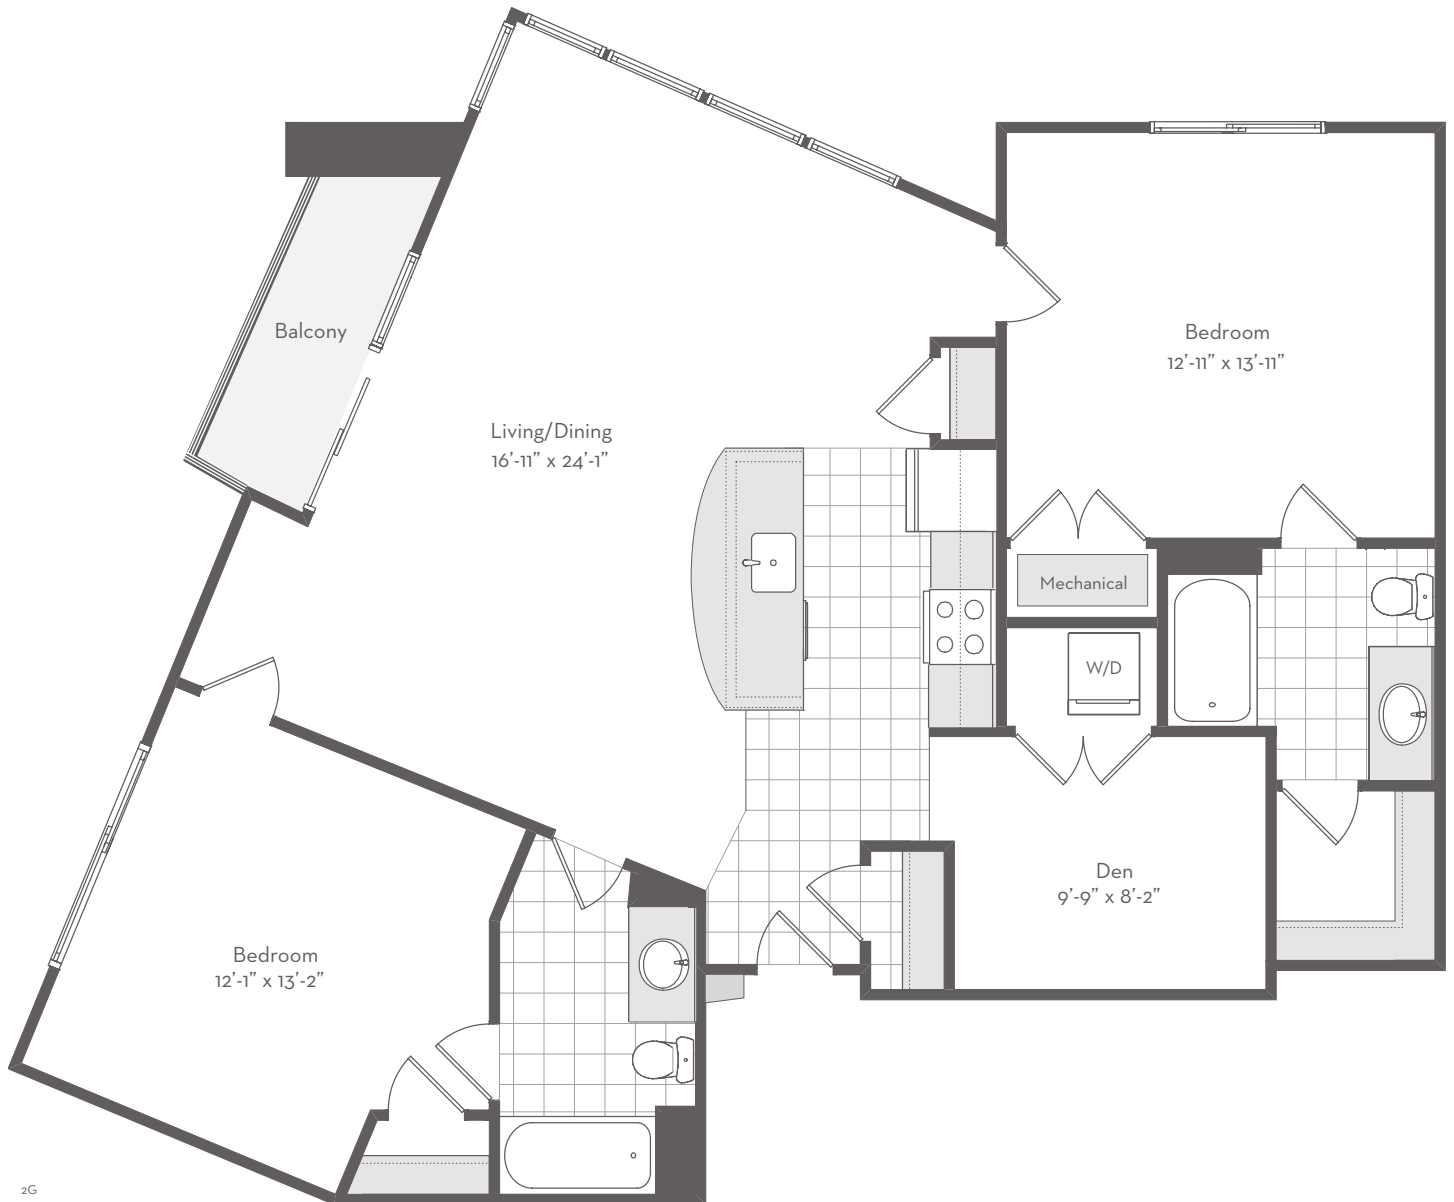

Art in itself.

1201 W. Mt. Royal Avenue | Baltimore, MD 21217 | T 443.552.5454 | F 443.552.5455 | FitzgeraldBaltimore.com

The Wilson

Studio | One-Bedroom | Two-Bedroom

Square Feet 1,045

Rent

Apartment

Elevations and floor plans are artist's renderings and accuracy cannot be guaranteed. All room dimensions are approximations only. These images are for illustrative purposes only and are not part of a legal contract.

Art in itself.

1201 W. Mt. Royal Avenue | Baltimore, MD 21217 | T 443.552.5454 | F 443.552.5455 | FitzgeraldBaltimore.com

The McKisco

Studio | One-Bedroom | Two-Bedroom

Square Feet 1,264

Rent

Apartment

Elevations and floor plans are artist's renderings and accuracy cannot be guaranteed. All room dimensions are approximations only. These images are for illustrative purposes only and are not part of a legal contract.

Art in itself.

1201 W. Mt. Royal Avenue | Baltimore, MD 21217 | T 443.552.5454 | F 443.552.5455 | FitzgeraldBaltimore.com

The Rosalind

Studio | One-Bedroom | Two-Bedroom

Square Feet 1,275

Rent

Apartment

Elevations and floor plans are artist's renderings and accuracy cannot be guaranteed. All room dimensions are approximations only. These images are for illustrative purposes only and are not part of a legal contract.

Elevations and floor plans are artist's renderings and accuracy cannot be guaranteed. All room dimensions are approximations only. These images are for illustrative purposes only and are not part of a legal contract.