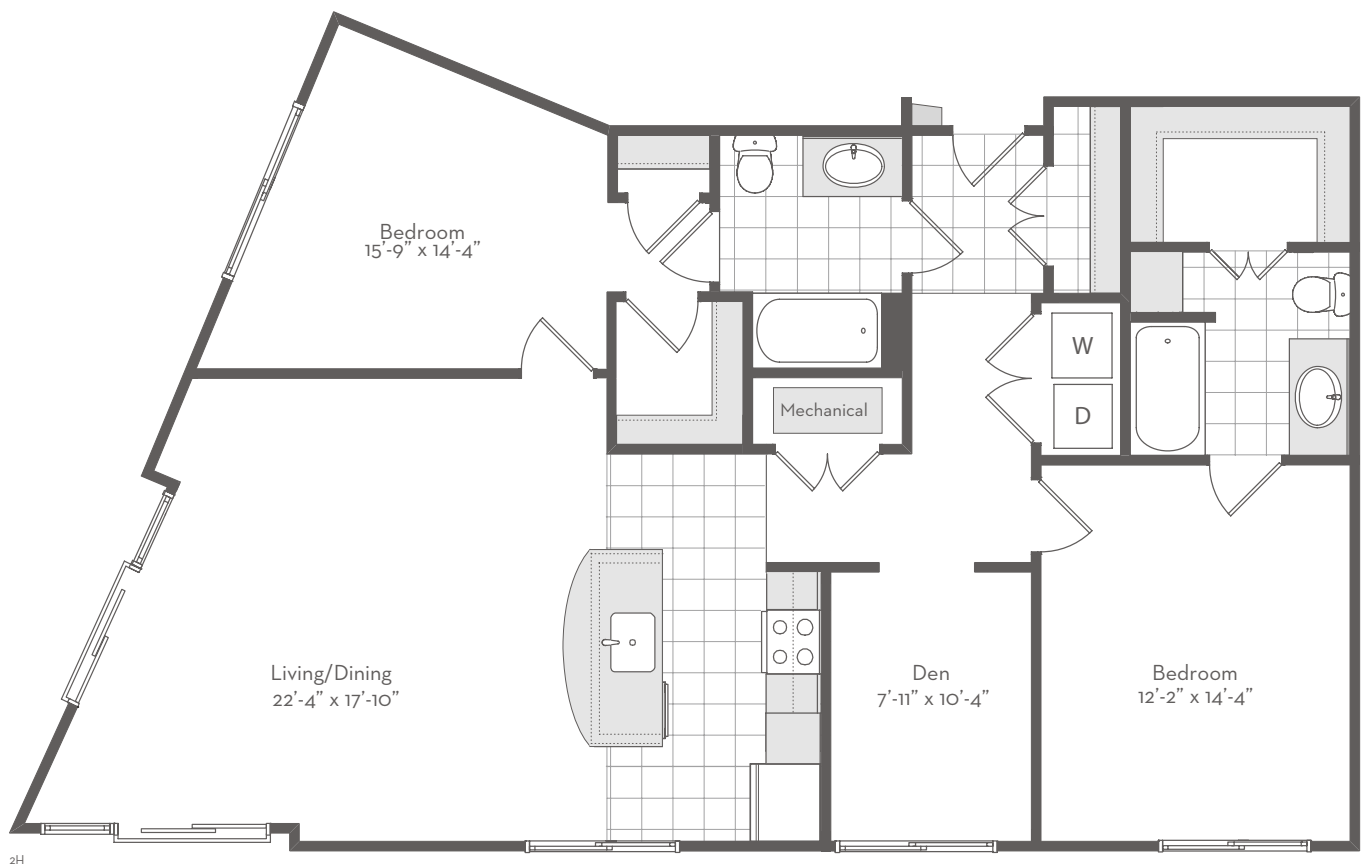

Art in itself.

1201 W. Mt. Royal Avenue | Baltimore, MD 21217 | T 443.552.5454 | F 443.552.5455 | FitzgeraldBaltimore.com

The Topsy

Studio | One-Bedroom | Two-Bedroom

Square Feet 1,411

Rent

Apartment

Elevations and floor plans are artist's renderings and accuracy cannot be guaranteed. All room dimensions are approximations only. These images are for illustrative purposes only and are not part of a legal contract.