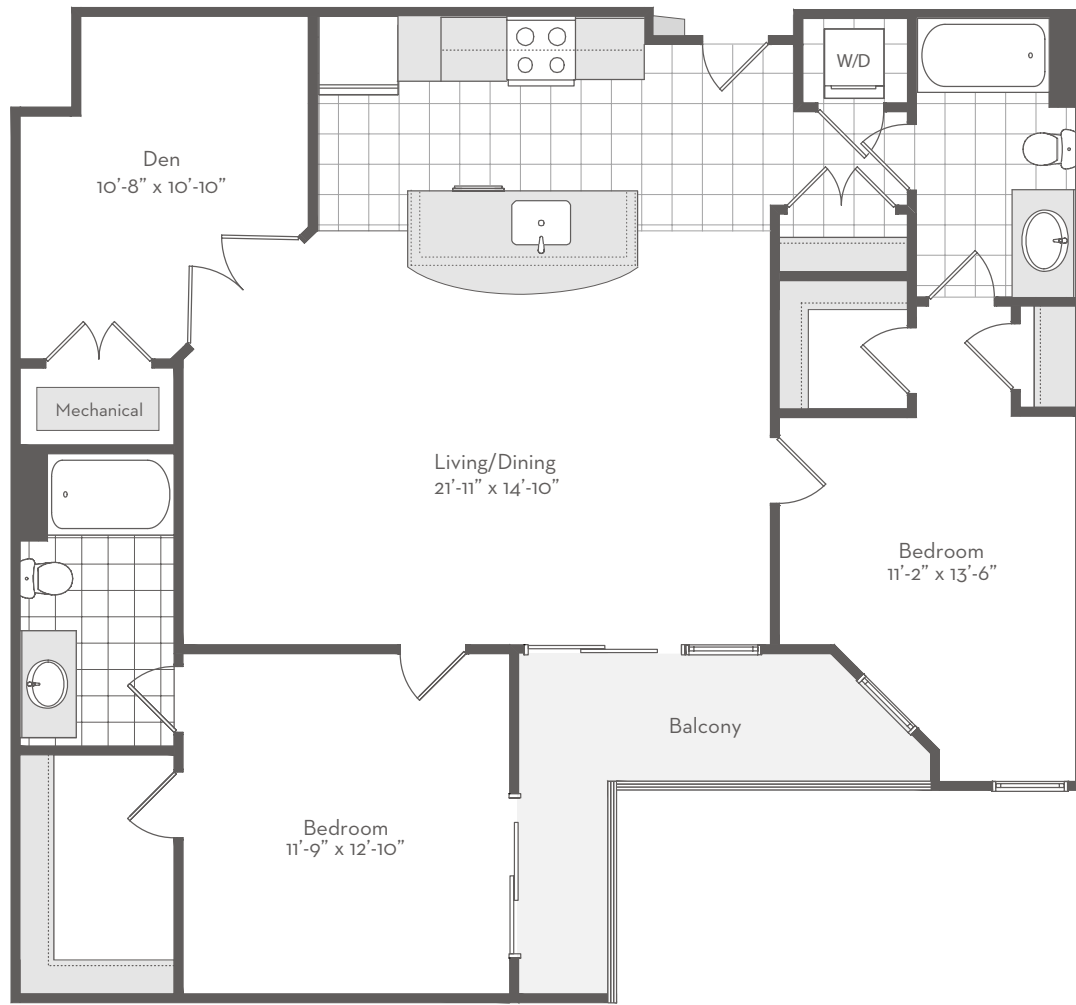

Elevations and floor plans are artist's renderings and accuracy cannot be guaranteed. All room dimensions are approximations only. These images are for illustrative purposes only and are not part of a legal contract.

Art in itself.

1201 W. Mt. Royal Avenue | Baltimore, MD 21217 | T 443.552.5454 | F 443.552.5455 | FitzgeraldBaltimore.com

The Holiday

Studio | One-Bedroom | Two-Bedroom

Square Feet 1,090

Rent

Apartment

Elevations and floor plans are artist's renderings and accuracy cannot be guaranteed. All room dimensions are approximations only. These images are for illustrative purposes only and are not part of a legal contract.

Art in itself.

1201 W. Mt. Royal Avenue | Baltimore, MD 21217 | T 443.552.5454 | F 443.552.5455 | FitzgeraldBaltimore.com

The Wilson

Studio | One-Bedroom | Two-Bedroom

Square Feet 1,045

Rent

Apartment

Elevations and floor plans are artist's renderings and accuracy cannot be guaranteed. All room dimensions are approximations only. These images are for illustrative purposes only and are not part of a legal contract.

Art in itself.

1201 W. Mt. Royal Avenue | Baltimore, MD 21217 | T 443.552.5454 | F 443.552.5455 | FitzgeraldBaltimore.com

The McKisco

Studio | One-Bedroom | Two-Bedroom

Square Feet 1,264

Rent

Apartment

Elevations and floor plans are artist's renderings and accuracy cannot be guaranteed. All room dimensions are approximations only. These images are for illustrative purposes only and are not part of a legal contract.