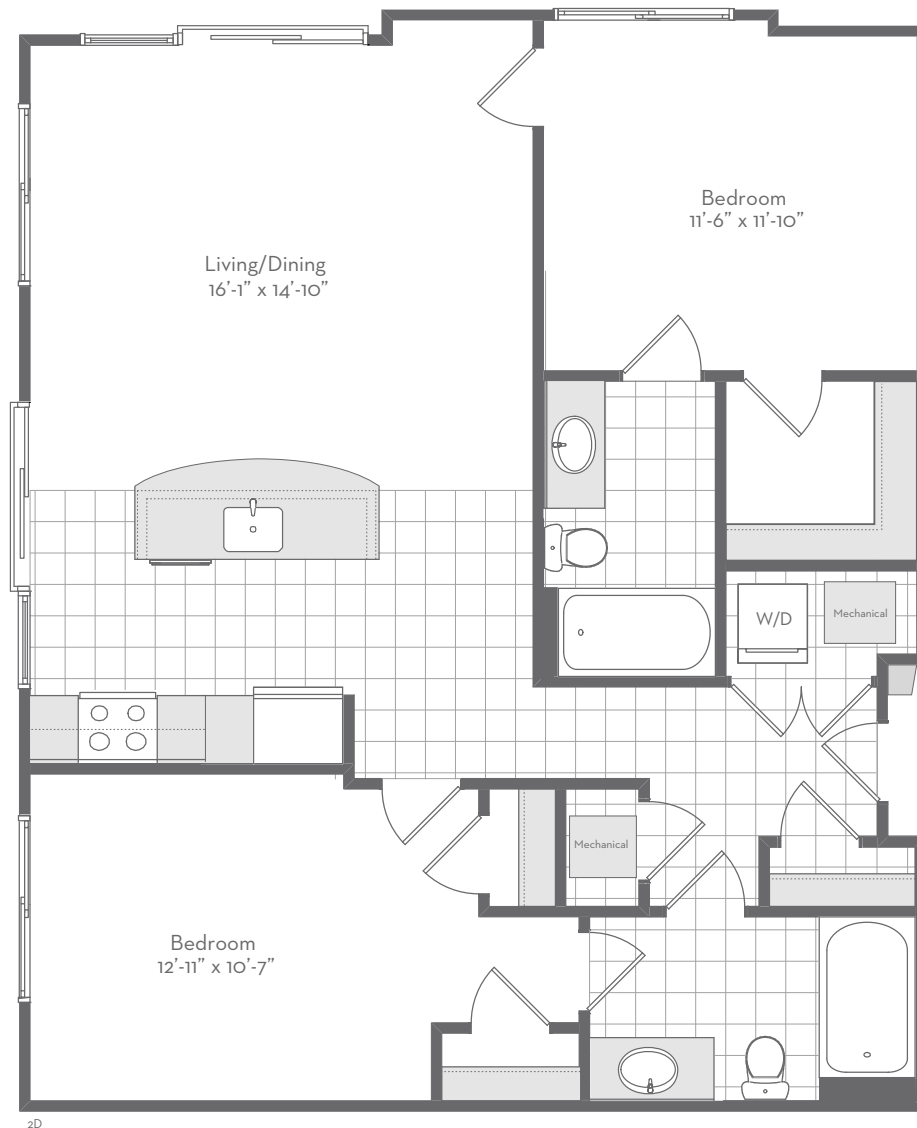

Elevations and floor plans are artist's renderings and accuracy cannot be guaranteed. All room dimensions are approximations only. These images are for illustrative purposes only and are not part of a legal contract.

Art in itself.

1201 W. Mt. Royal Avenue | Baltimore, MD 21217 | T 443.552.5454 | F 443.552.5455 | FitzgeraldBaltimore.com

The Hendrick

Studio | One-Bedroom | Two-Bedroom

Square Feet 1,025

Rent

Apartment

Elevations and floor plans are artist's renderings and accuracy cannot be guaranteed. All room dimensions are approximations only. These images are for illustrative purposes only and are not part of a legal contract.

Art in itself.

1201 W. Mt. Royal Avenue | Baltimore, MD 21217 | T 443.552.5454 | F 443.552.5455 | FitzgeraldBaltimore.com

The Holiday

Studio | One-Bedroom | Two-Bedroom

Square Feet 1,090

Rent

Apartment

Elevations and floor plans are artist's renderings and accuracy cannot be guaranteed. All room dimensions are approximations only. These images are for illustrative purposes only and are not part of a legal contract.

Art in itself.

1201 W. Mt. Royal Avenue | Baltimore, MD 21217 | T 443.552.5454 | F 443.552.5455 | FitzgeraldBaltimore.com

The Wilson

Studio | One-Bedroom | Two-Bedroom

Square Feet 1,045

Rent

Apartment

Elevations and floor plans are artist's renderings and accuracy cannot be guaranteed. All room dimensions are approximations only. These images are for illustrative purposes only and are not part of a legal contract.