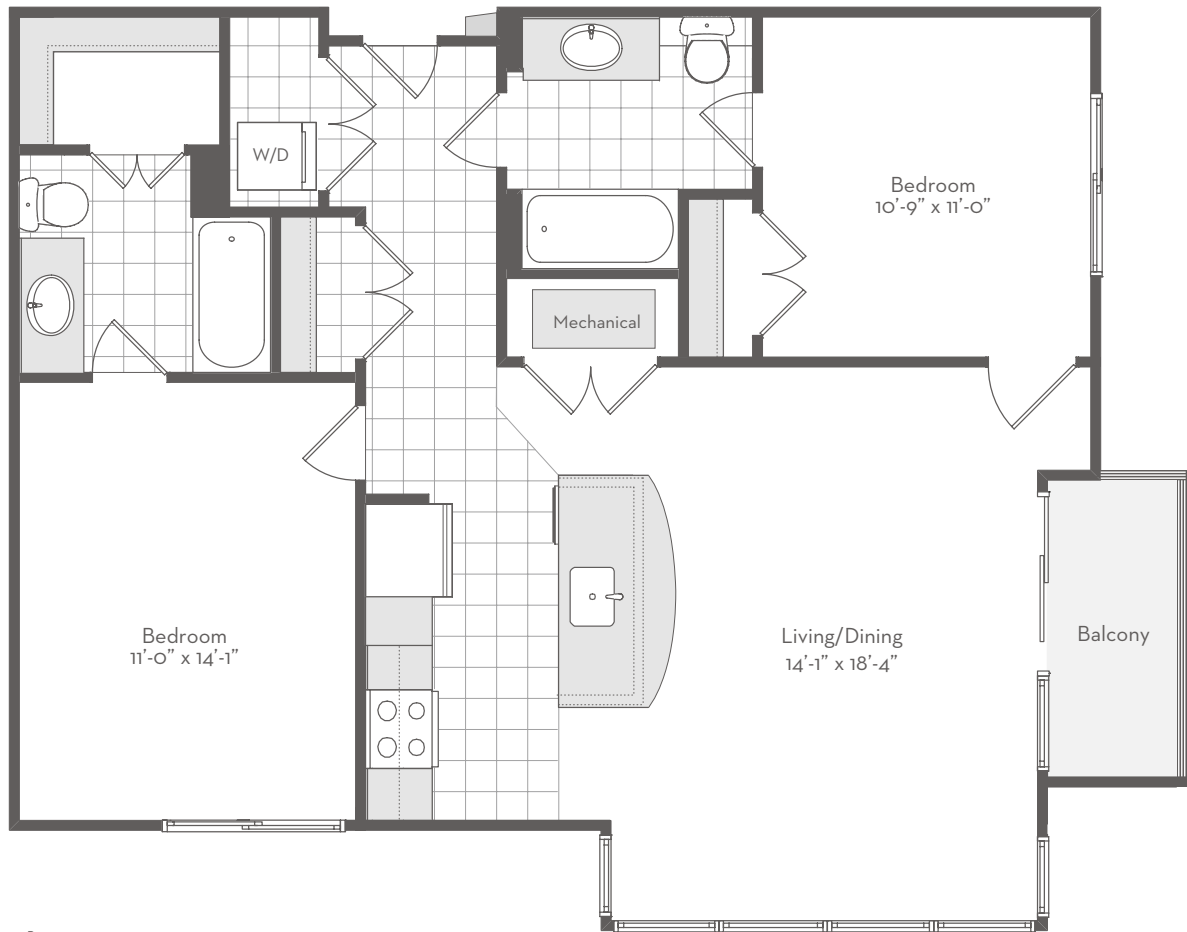

Elevations and floor plans are artist's renderings and accuracy cannot be guaranteed. All room dimensions are approximations only. These images are for illustrative purposes only and are not part of a legal contract.

Art in itself.

1201 W. Mt. Royal Avenue | Baltimore, MD 21217 | T 443.552.5454 | F 443.552.5455 | FitzgeraldBaltimore.com

The Hendrick

Studio | One-Bedroom | Two-Bedroom

Square Feet 1,025

Rent

Apartment

Elevations and floor plans are artist's renderings and accuracy cannot be guaranteed. All room dimensions are approximations only. These images are for illustrative purposes only and are not part of a legal contract.