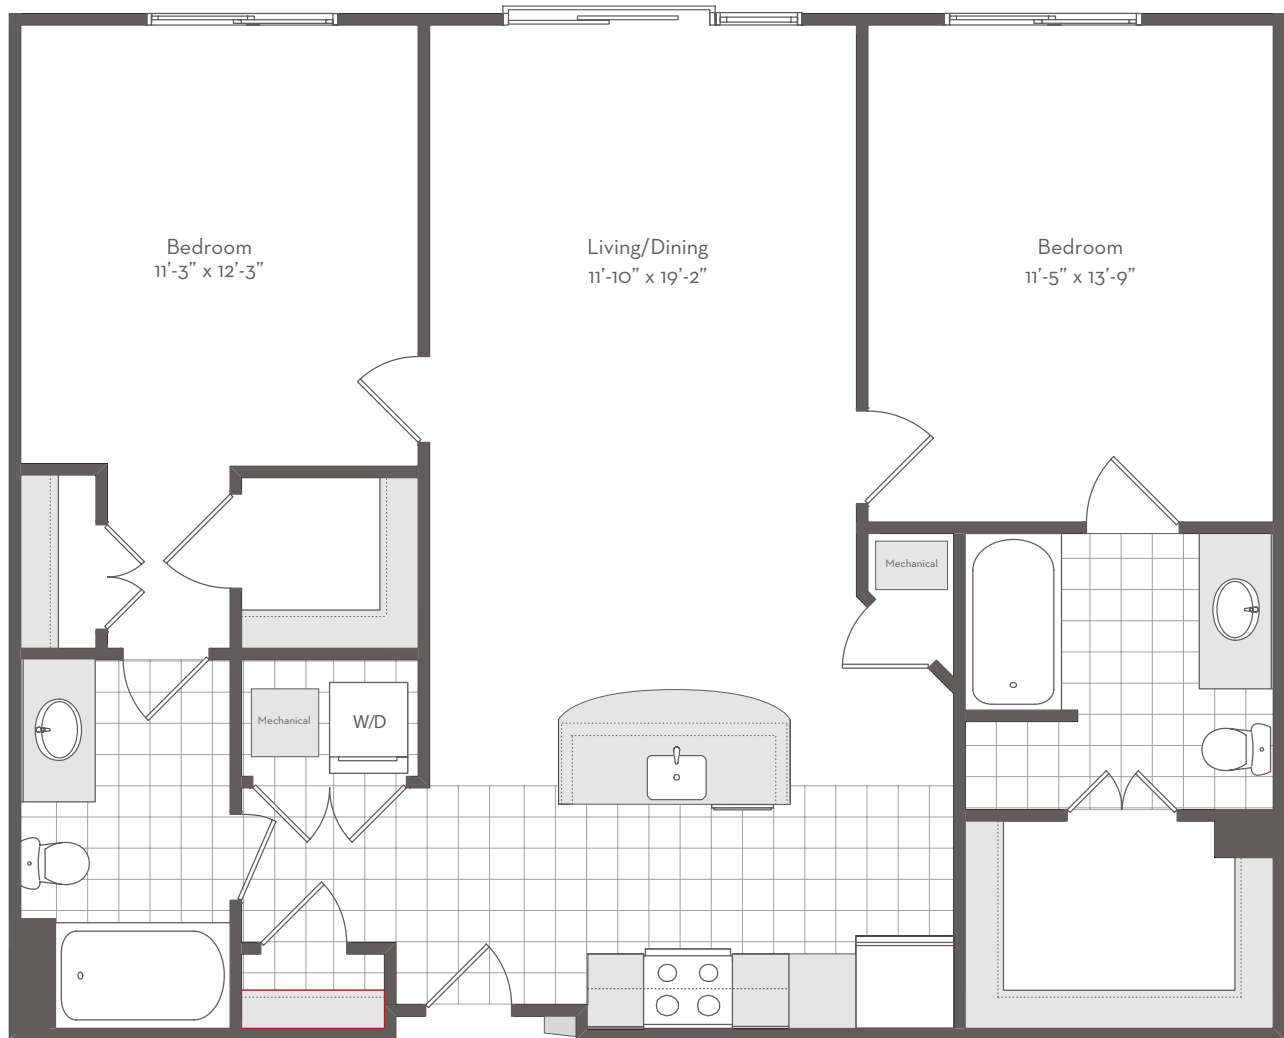

Art in itself.

1201 W. Mt. Royal Avenue | Baltimore, MD 21217 | T 443.552.5454 | F 443.552.5455 | FitzgeraldBaltimore.com

The Carraway

Studio | One-Bedroom | Two-Bedroom

2A

Square Feet 1,063

Rent

Apartment

Elevations and floor plans are artist's renderings and accuracy cannot be guaranteed. All room dimensions are approximations only. These images are for illustrative purposes only and are not part of a legal contract.

Art in itself.

1201 W. Mt. Royal Avenue | Baltimore, MD 21217 | T 443.552.5454 | F 443.552.5455 | FitzgeraldBaltimore.com

The Buchanan

Studio | One-Bedroom | Two-Bedroom

2A-1

Square Feet 1,092

Rent

Apartment